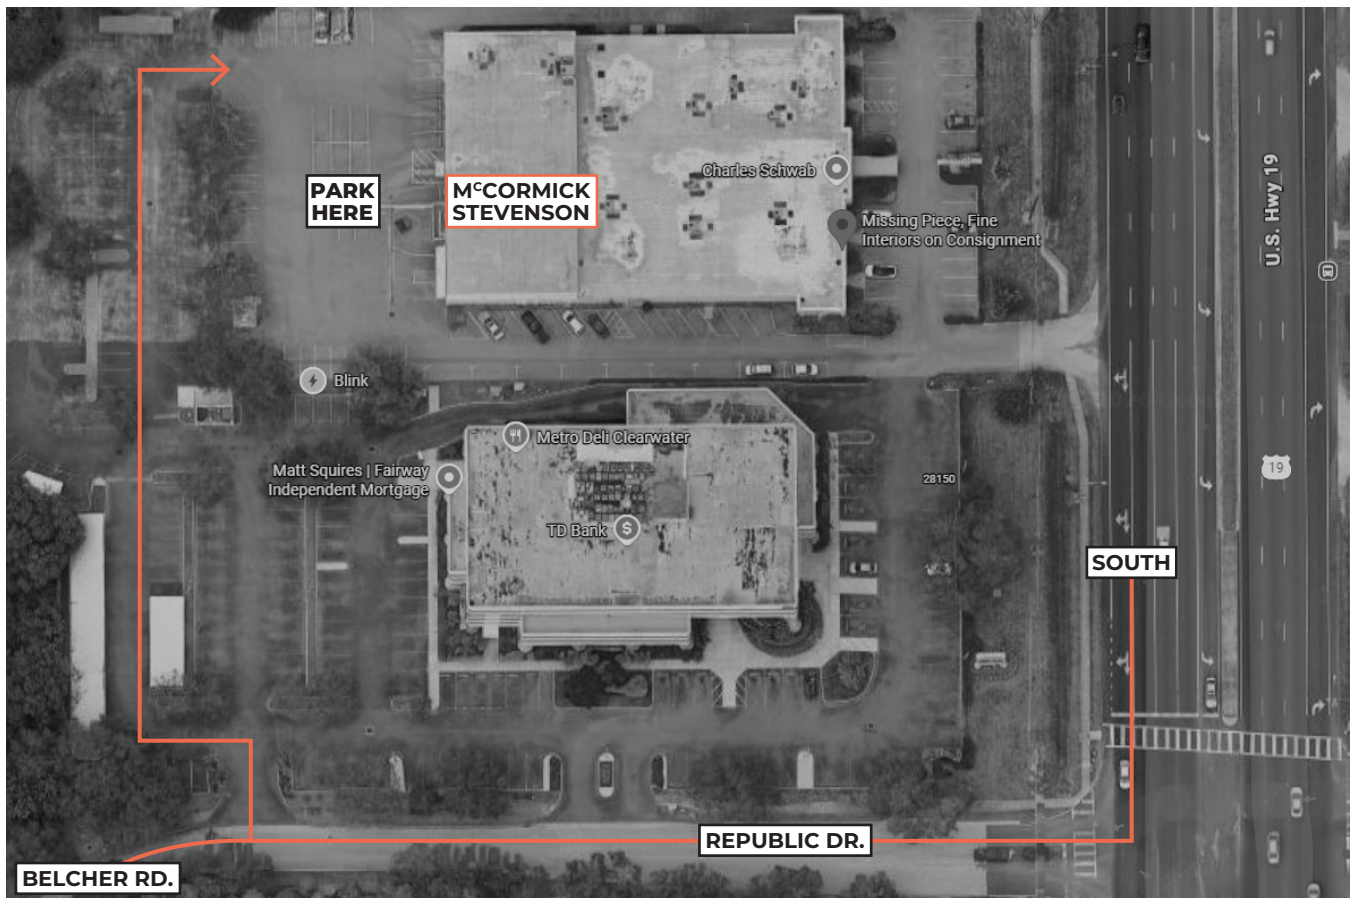

## 28200 US HWY 19 N, SUITE E, CLEARWATER, FL 33761

For the easiest route, please use your preferred navigation app to get directions to McCormick Stevenson. Due to ongoing road construction, Republic Drive is the primary access point. Republic Drive can be reached from either US Hwy 19 N or Belcher Rd. Our parking lot is accessed from Republic Drive, and our Suite E entrance is located on the west side of the building, adjacent to the parking area.